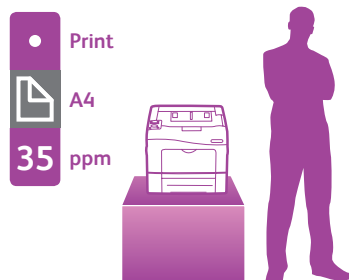

DocuPrint CP405 d

- Print up to 35 ppm
- Powerful 533 MHz processor
- Resolution of 1200 x 1200 dpi (9600 x 600 dpi interpolated)
- Automatic Duplex

WxDxH:
439 x 485 x 379 mm

Specifications of DocuPrint CP405 d