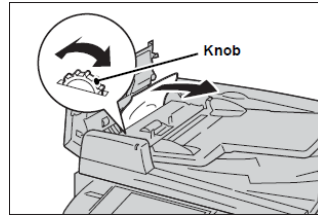

1 CLEAR PAPER JAM 夾紙排解

i. Document Feeder / 送稿器

1

2

3

4

5

6

ii. Trays 1 to 4 / 紙盤 1-4

1

2

3

4

5

6

7

8

9