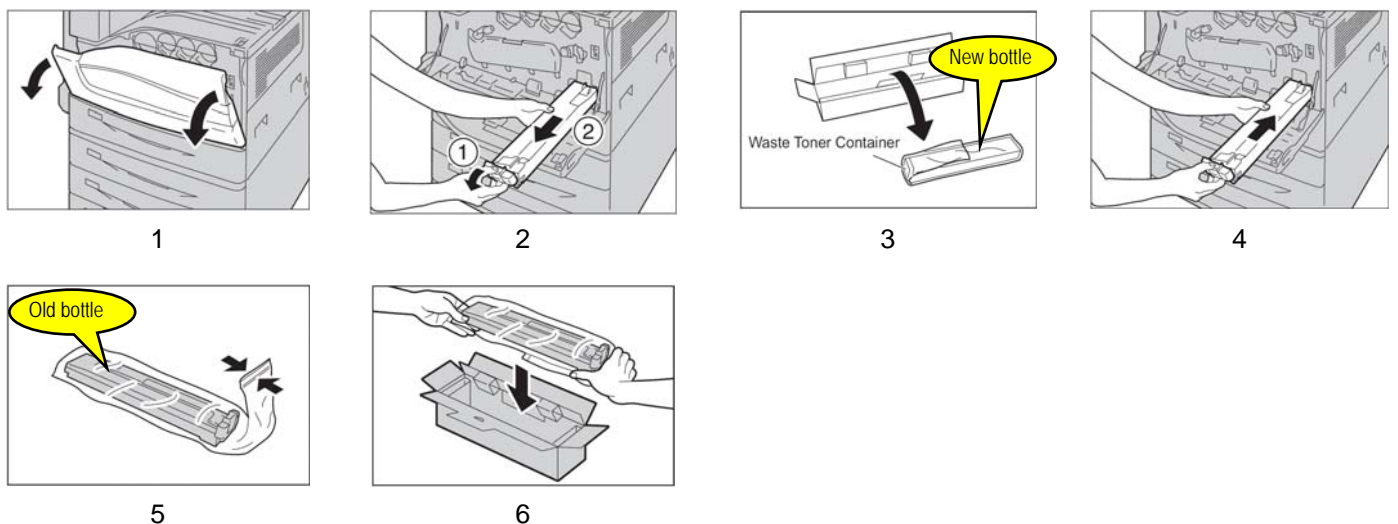

ii. Replacing Waste Toner Container / 更換碳粉回收匣