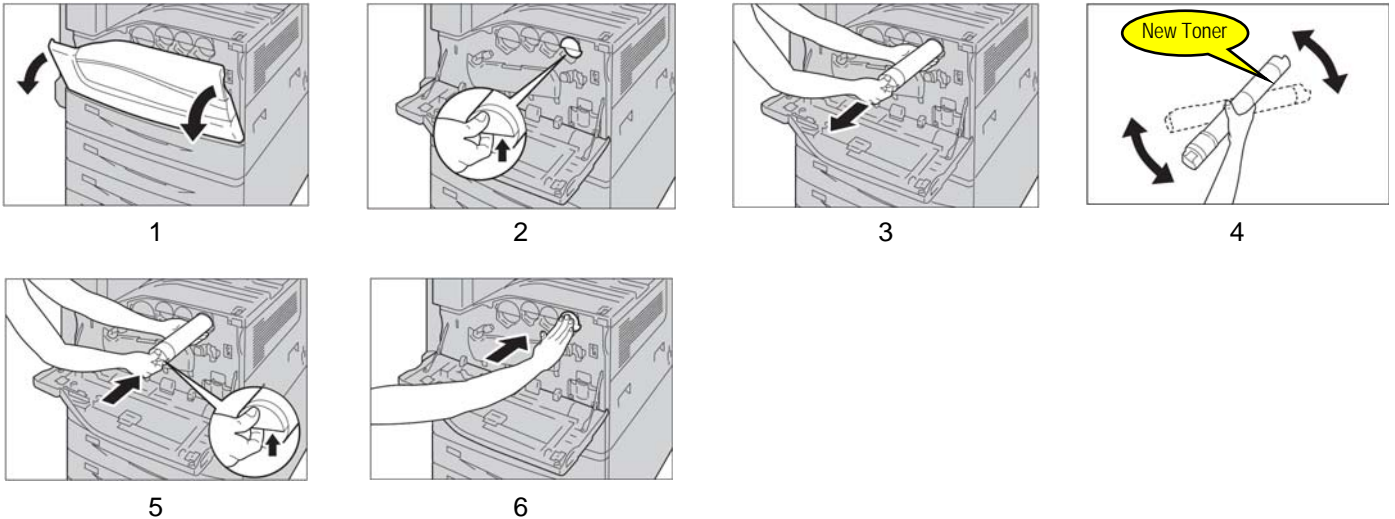

ii. Top Left Cover A / 左上蓋 A

iii. Bottom Left Cover B & C / 左下蓋 B & C

iv. Bottom Left Cover E / 左下蓋 E

2 REPLACING TONER & WASTE TONER CONTAINER 更換碳粉匣及碳粉回收盒

i. Replacing Toner / 更換碳粉匣

ii. Replacing Waste Toner Container / 更換碳粉回收匣