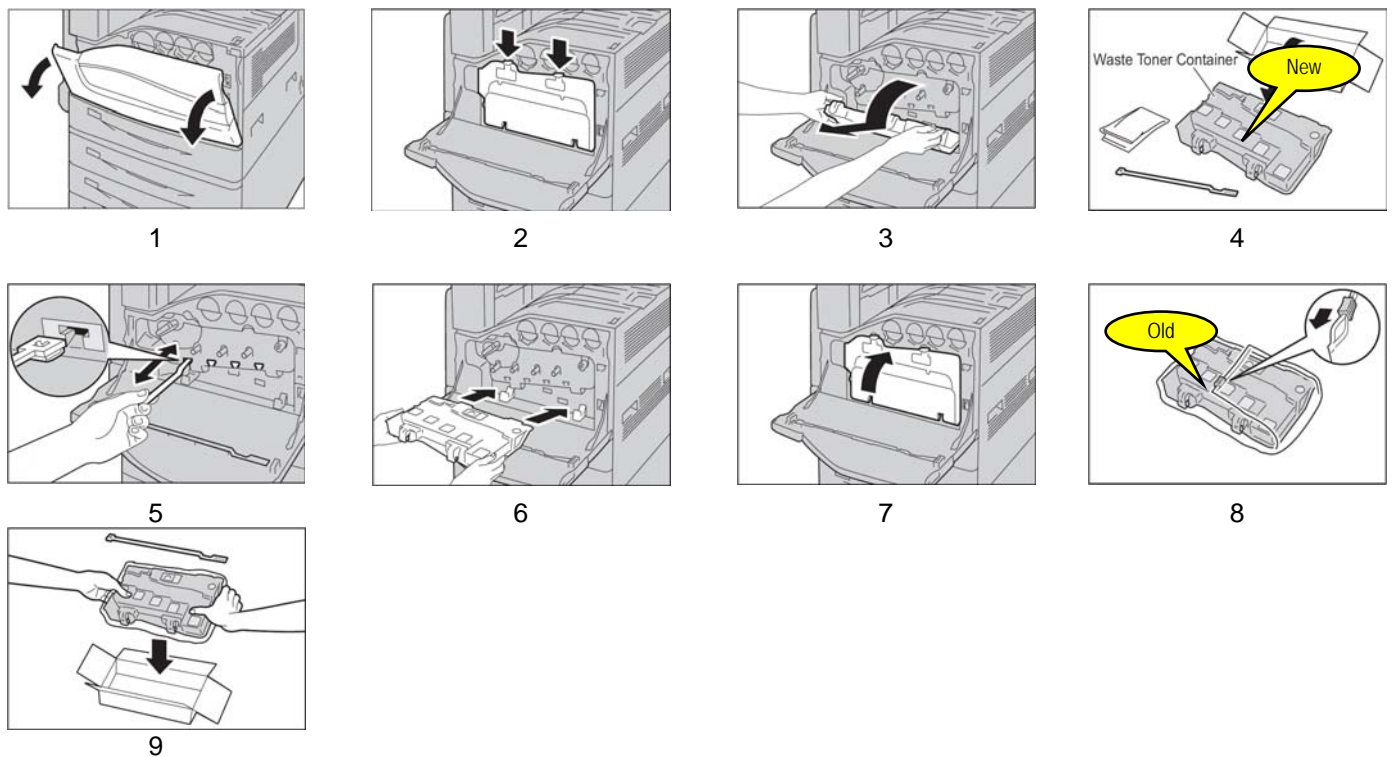

ii. Top Left Cover A / 左上蓋 A

iii. Bottom Left Cover B & C / 左下蓋 B & C

iv. Bottom Left Cover E / 左下蓋 E

2 REPLACING TONER & WASTE TONER CONTAINER 更換碳粉匣及碳粉回收盒

i. Replacing Toner / 更換碳粉匣

ii. Replacing Waste Toner Container / 更換碳粉回收匣